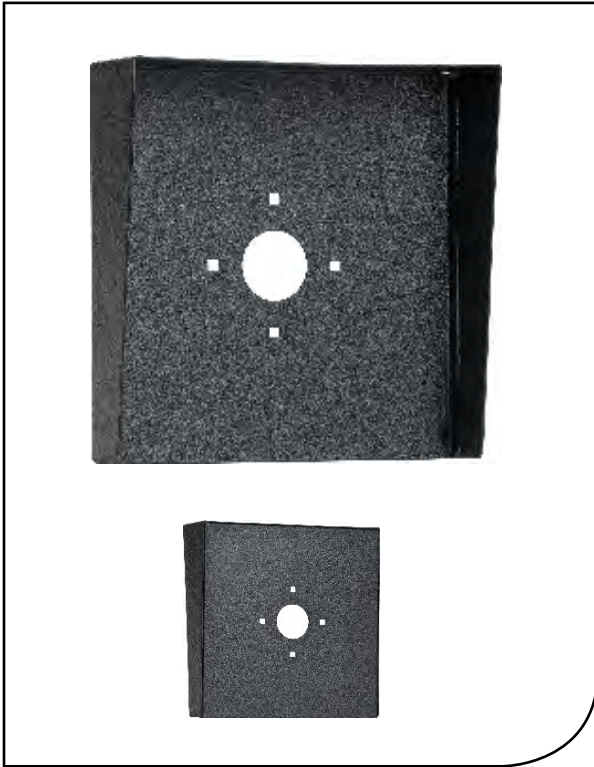

CARBON STEEL HOODS - "CS"

PRO Features:

- 1) 3.50" Deep Hood (Overhang)
- 2) 16 gauge (.074") Carbon Steel
- 3) Phosphatized & Finished with Outdoor TGIC Polyester Powder Coat
- 4) Custom Sizes Available Upon Request

Description:

A non-proprietary, universal, outdoor rainguard that gives access control devices additional protection from the weather. These are most often used at pedestrian or vehicular access points in parking facilities or gated entries.

Stock Color

Black

Readily Available Colors

White

Safety Yellow

Square

Model #	Width	Height	Weight
HOOD-CS-06x6	6"	6"	4 lbs.
HOOD-CS-08x8	8"	8"	6 lbs.
HOOD-CS-10x10	10"	10"	8 lbs.
HOOD-CS-12x12	12"	12"	9 lbs.
HOOD-CS-14x14	14"	14"	10 lbs.