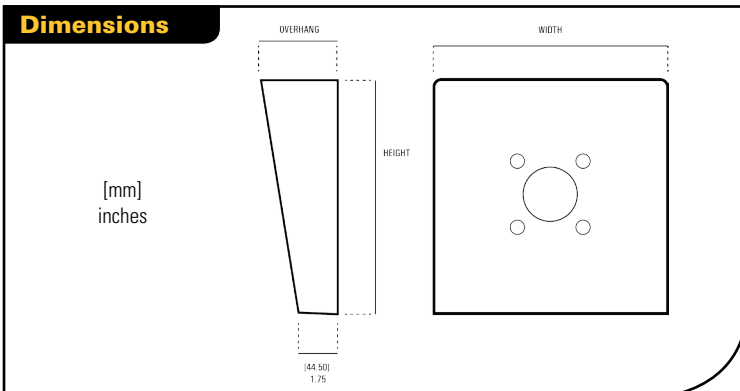

Stock Color

Black

Readily Available Colors

White

Safety Yellow

Square

Model #	Width	Height	Weight
HOOD-CS-06x6	6"	6"	4 lbs.
HOOD-CS-08x8	8"	8"	6 lbs.
HOOD-CS-10x10	10"	10"	8 lbs.
HOOD-CS-12x12	12"	12"	9 lbs.
HOOD-CS-14x14	14"	14"	10 lbs.

Portrait

Model #	Width	Height	Weight
HOOD-CS-04.5x6	4.5"	6"	3 lbs.
HOOD-CS-04.5x8	4.5"	8"	3 lbs.
HOOD-CS-06x8	6"	8"	5 lbs.
HOOD-CS-08x10	8"	10"	7 lbs.

Also Available:

Stainless Steel
Aluminum
Polycarbonate (in some cases)

Dimensions

Knockouts (12)