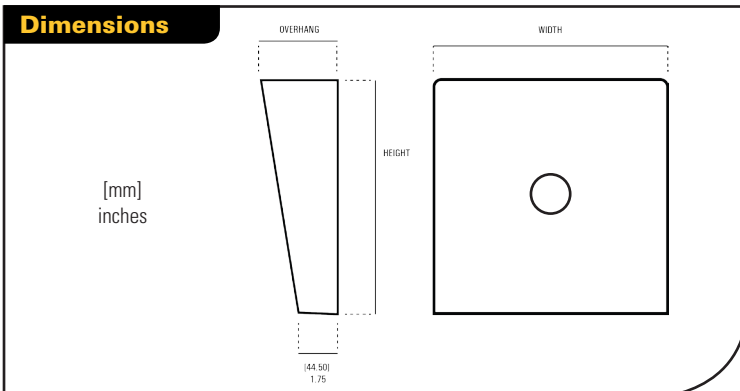

### Square

Model #	Width	Height	Weight
HOOD-CS-06x6	6"	6"	4 lbs.
HOOD-CS-08x8	8"	8"	6 lbs.
HOOD-CS-10x10	10"	10"	8 lbs.
HOOD-CS-12x12	12"	12"	9 lbs.
HOOD-CS-14x14	14"	14"	10 lbs.

### Portrait

Model #	Width	Height	Weight
HOOD-CS-04.5x6	4.5"	6"	3 lbs.
HOOD-CS-04.5x8	4.5"	8"	3 lbs.
HOOD-CS-06x8	6"	8"	5 lbs.
HOOD-CS-08x10	8"	10"	7 lbs.

### Dimensions