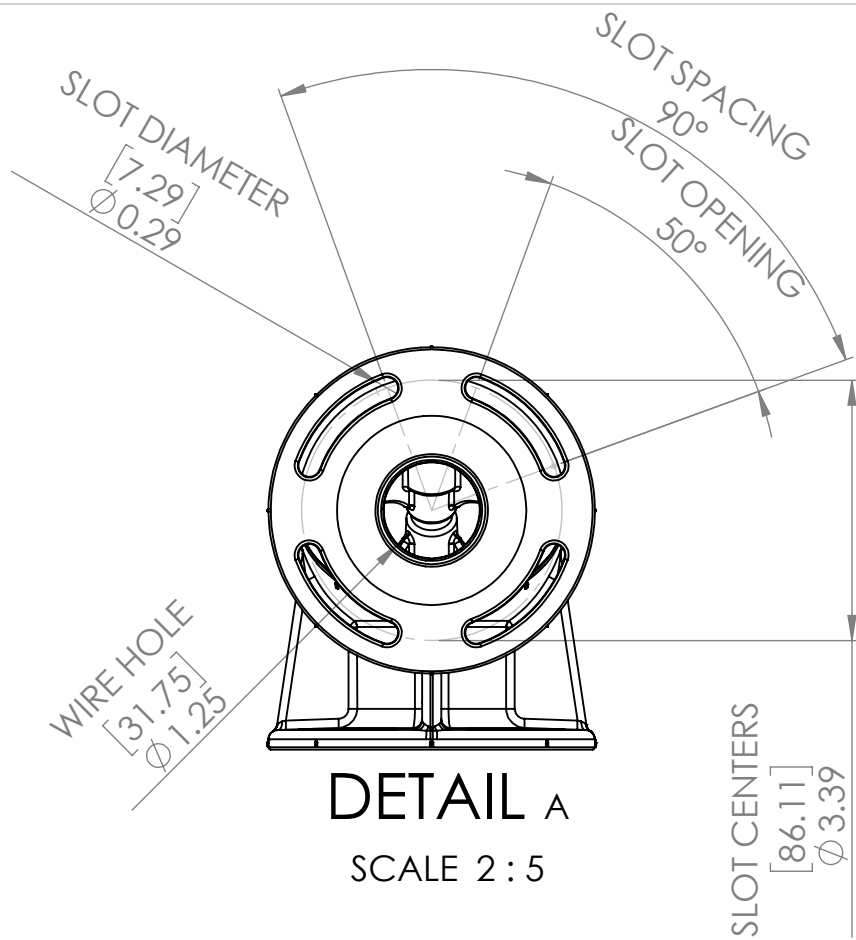

OMNI-4W5T-BLK

Revision
00

[mm]
in.

Showing Sheet 1

Pedestal PRO, LLC
947 W 500 N, Ste. 101
Lindon, UT 84042
Info@pedestalpro.com
www.PedestalPRO.com

Notes:
THIS VERSION DOES NOT INCLUDE MOLDED ANGLE MARKINGS.

Unless Otherwise Specified
DIMENSIONS ARE IN INCHES
TOLERANCES:
FRACTIONAL ±1/32
TWO PLACE DECIMAL ±0.01
THREE PLACE DECIMAL ±0.005

Engineering:
Production:
Financial:

Material Black 33% Glass Filled Nylon
Finish Gloss with Light Bead Blast Color:
Date Friday, November 24, 2017 Drawn by
Information contained is sole property of Pedestal CEO, LLC.
All rights reserved, confidential.

Scale 1:5 Sheet 1 of 1