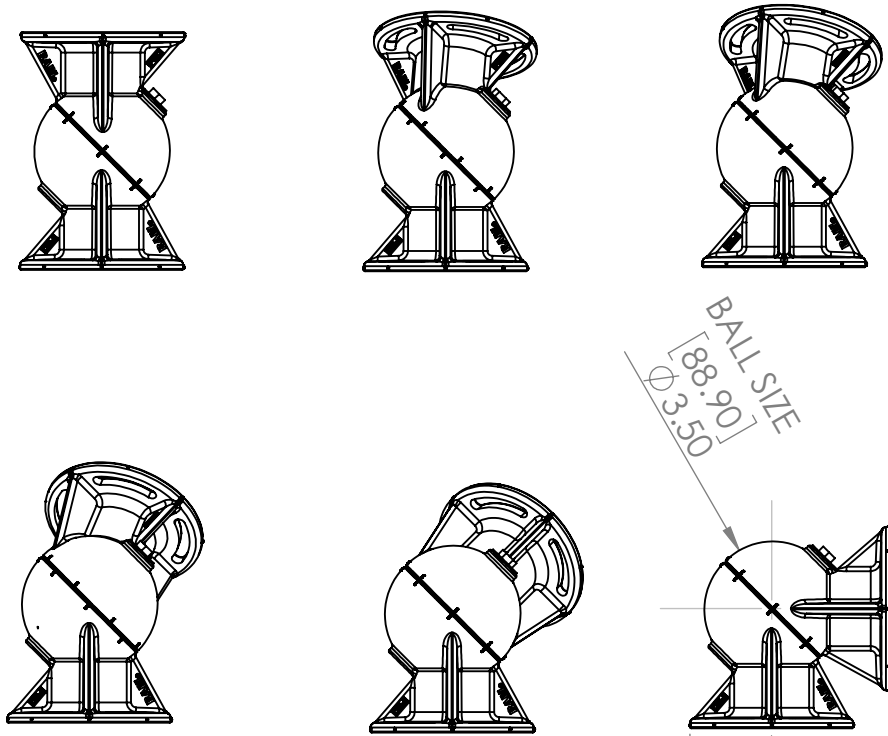

OMNI-4W5T-BLK

Revision
00

[mm]
in.

Showing Sheet 1

Pedestal PRO, LLC
947 W 500 N, Ste. 101
Lindon, UT 84042
Info@pedestalpro.com
www.PedestalPRO.com

Notes:
THIS VERSION DOES NOT INCLUDE MOLDED ANGLE MARKINGS.

Unless Otherwise Specified
DIMENSIONS ARE IN INCHES
TOLERANCES:
FRACTIONAL ±1/32
TWO PLACE DECIMAL ±0.01
THREE PLACE DECIMAL ±0.005

Engineering:
Production:
Financial:

Material Black 33% Glass Filled Nylon
Finish Gloss with Light Bead Blast Color:
Date Friday, November 24, 2017 Drawn by
Information contained is sole property of Pedestal CEO, LLC.
All rights reserved, confidential.

Scale 1:5 Sheet 1 of 1