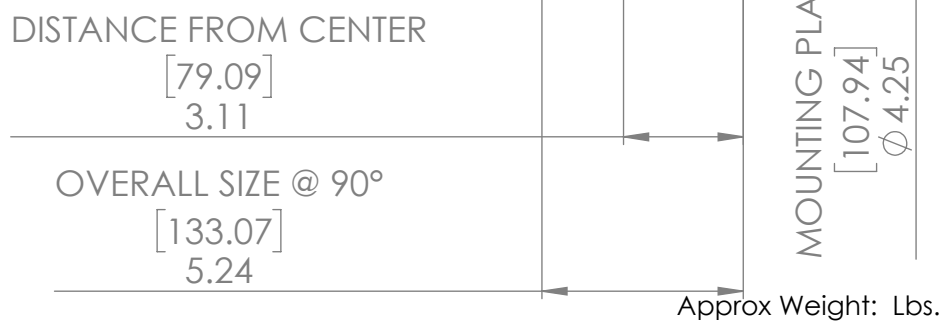

OMNI-4W5T-BLK

Revision
00

[mm]
in.

Showing Sheet 1

Pedestal PRO, LLC
947 W 500 N, Ste. 101
Lindon, UT 84042
Info@pedestalpro.com
www.PedestalPRO.com

Notes:
THIS VERSION DOES NOT INCLUDE MOLDED ANGLE MARKINGS.

Unless Otherwise Specified
DIMENSIONS ARE IN INCHES
TOLERANCES:
FRACTIONAL ±1/32
TWO PLACE DECIMAL ±0.01
THREE PLACE DECIMAL ±0.005

Engineering:
Production:
Financial:

Material Black 33% Glass Filled Nylon
Finish Gloss with Light Bead Blast Color:
Date Friday, November 24, 2017 Drawn by
Information contained is sole property of Pedestal CEO, LLC.
All rights reserved, confidential.

Scale 1:5 Sheet 1 of 1