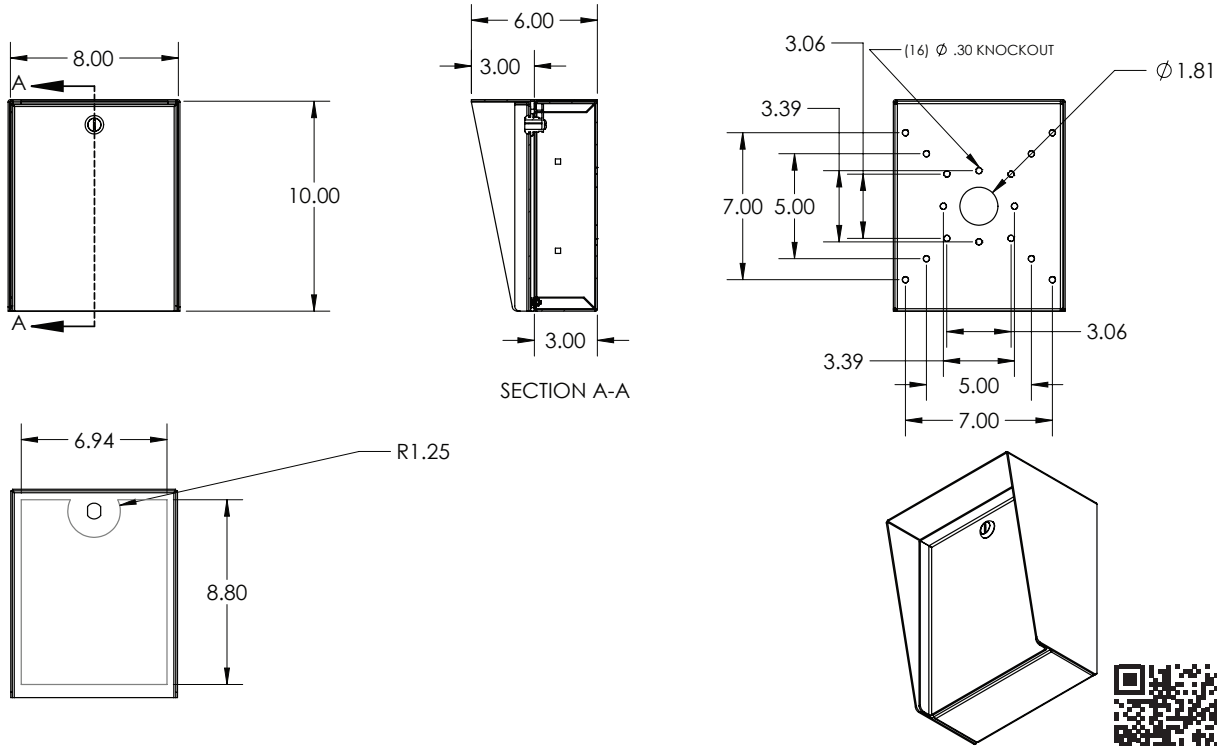

DESCRIPTION

A beautifully brushed stainless steel housing to combine one or more access control devices such as keypads, card readers, intercoms, and entry/exit buttons side by side. Mount on a wall or pedestal at a gate, lobby, or entryway. Outdoor rated with weather/privacy shroud, EPDM rubber seal, and stainless steel hinge. Convenient knockouts on the backside. Cam lock included. Door is removable.

ACC-FAN-001-304

LIGHT KIT

ACC-LED-001

Model No. **Portra-SS-8x10-E**

NOTE: CAD drawing available online.
Scan for more detail.

DATA & SPECS

Product Style	Housing
Material	#304 Stainless steel, .0749" (14 gauge)
Tube	#304 Stainless steel
Face Plate	EPDM rubber
Base Plate	IP54
Cover Plate	Yes
Mounting Method	Knockouts, qty 4+
Pretreatment	n/a
Finish	Brushed #4 (180 grit) with mirrored corner radiuses
UV Protection	n/a
Hardware	none
Packaging	Foam wrapped and boxed individually
Package Size	11 x 9 x 7
Weight	9 lbs
Shipping Method	UPS, FedEx, or LTL freight
Compliance	NDA, Buy American, or USMCA/CUSMA (see website for details)
Warranty	1 year limited (see website for details)
Inventory Status	Build To Order (Fast Track production is available)