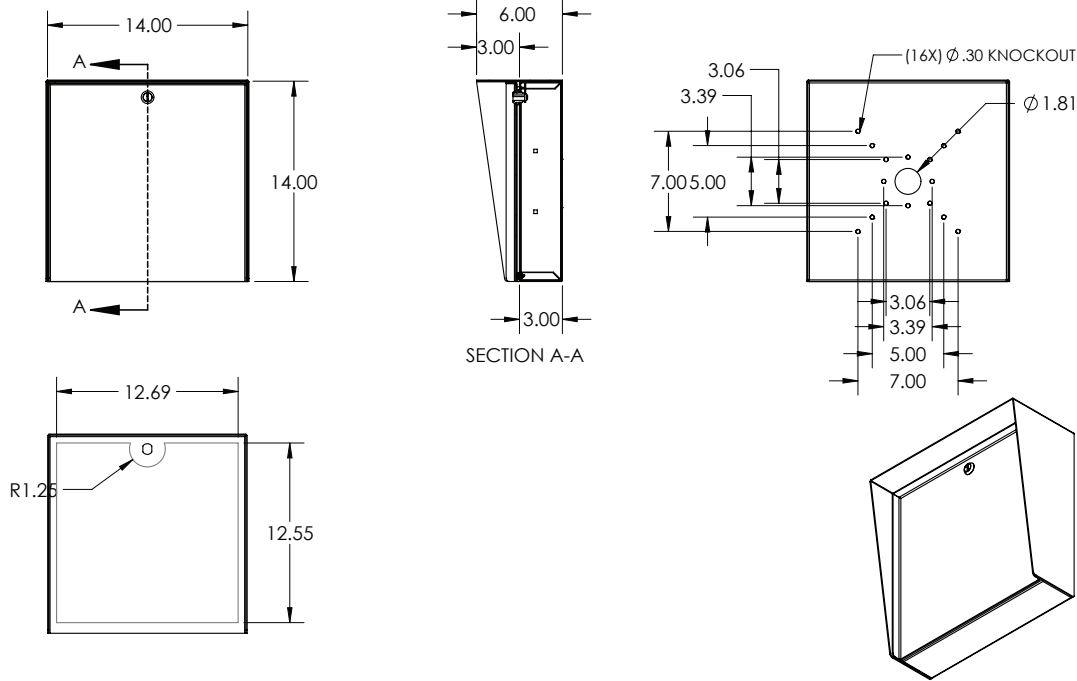

DESCRIPTION

A beautifully brushed stainless steel housing to combine one or more access control devices such as keypads, card readers, intercoms, and entry/exit buttons side by side. Mount on a wall or pedestal at a gate, lobby, or entryway. Outdoor rated with weather/privacy shroud, EPDM rubber seal, and stainless steel hinge. Convenient knockouts on the backside. Cam lock included. Door is removable.

ACC-FAN-001-304

LIGHT KIT

ACC-LED-001

Model No. **MC-SS-14-E**

NOTE: CAD drawing available online.
Scan for more detail.

DATA & SPECS

Product Style	Housing
Material	#304 Stainless steel, .0749" (14 gauge)
Tube	#304 Stainless steel
Face Plate	EPDM rubber
Base Plate	IP54
Cover Plate	Yes
Mounting Method	Knockouts, qty 4+
Pretreatment	n/a
Finish	Brushed #4 (180 grit) with mirrored corner radiuses
UV Protection	n/a
Hardware	none
Packaging	Foam wrapped and boxed individually
Package Size	15 x 15 x 7
Weight	14 lbs
Shipping Method	UPS, FedEx, or LTL freight
Compliance	NDAA, Buy American, or USMCA/CUSMA (see website for details)
Warranty	1 year limited (see website for details)
Inventory Status	Build To Order (Fast Track production is available)