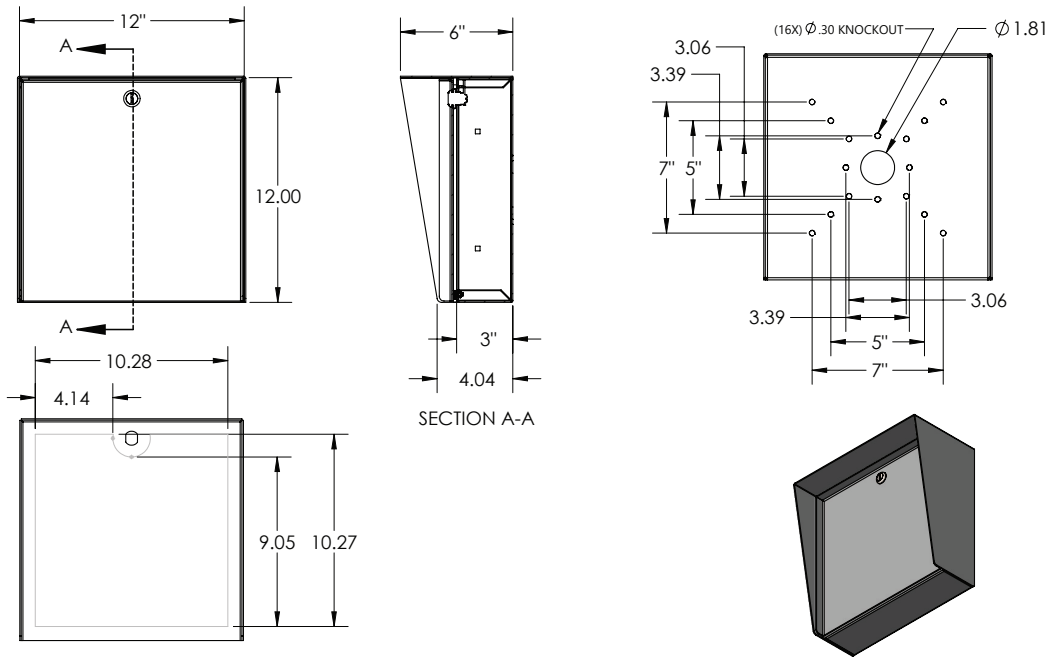

Model No. **MC-CS-12-E**

NOTE: CAD drawing available online.
Scan for more detail.

DATA & SPECS

Product Style	Housing
Material	Steel, .0749" (14 gauge)
Tube	#304 Stainless steel
Face Plate	EPDM rubber
Base Plate	IP54
Cover Plate	Yes
Mounting Method	Knockouts, qty 4+
Pretreatment	High pressure/high temperature phosphate wash and rinse
Finish	Black wrinkle powder coating (TGIC outdoor polyester)
UV Protection	Yes
Hardware	none
Packaging	Foam wrapped and boxed individually
Package Size	13 x 13 x 7
Weight	12 lbs
Shipping Method	UPS, FedEx, or LTL freight
Compliance	NDA, Buy American, or USMCA/CUSMA (see website for details)
Warranty	1 year limited (see website for details)
Inventory Status	In-Stock (inventory levels viewable for registered users on pedestalpro.com)

SIMILAR PRODUCTS