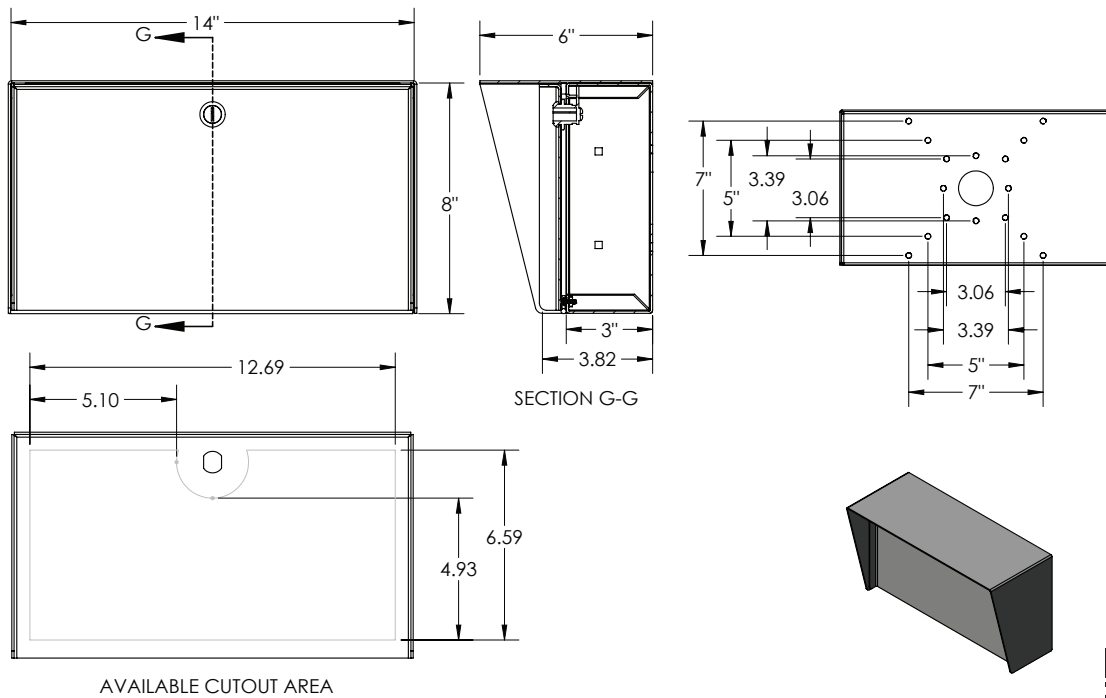

DESCRIPTION

A sturdy steel housing to combine one or more access control devices such as keypads, card readers, intercoms, and entry/exit buttons side by side. Mount on a wall or pedestal at a gate, lobby, or entryway. Outdoor rated with weather/privacy shroud, EPDM rubber seal, stainless steel hinge, and polyester powder coating with UV inhibitor. Convenient knockouts on the backside. Cam lock included. Door is removable.

ACC-FAN-001-304

LIGHT KIT

ACC-LED-001

NOTE: Real time inventory levels are viewable for registered users on pedestalpro.com

Model No. **Lando-CS-14x8-E**

AVAILABLE CUTOUT AREA

NOTE: CAD drawing available online. Scan for more detail.

DATA & SPECS

Product Style	Housing
Material	Steel, .0749" (14 gauge)
Tube	#304 Stainless steel
Face Plate	EPDM rubber
Base Plate	IP54
Cover Plate	Yes
Mounting Method	Knockouts, qty 4+
Pretreatment	High pressure/high temperature phosphate wash and rinse
Finish	Black wrinkle powder coating (TGIC outdoor polyester)
UV Protection	Yes
Hardware	none
Packaging	Foam wrapped and boxed individually
Package Size	15 x 9 x 7
Weight	11 lbs
Shipping Method	UPS, FedEx, or LTL freight
Compliance	NDA, Buy American, or USMCA/CUSMA (see website for details)
Warranty	1 year limited (see website for details)
Inventory Status	In-Stock (inventory levels viewable for registered users on pedestalpro.com)