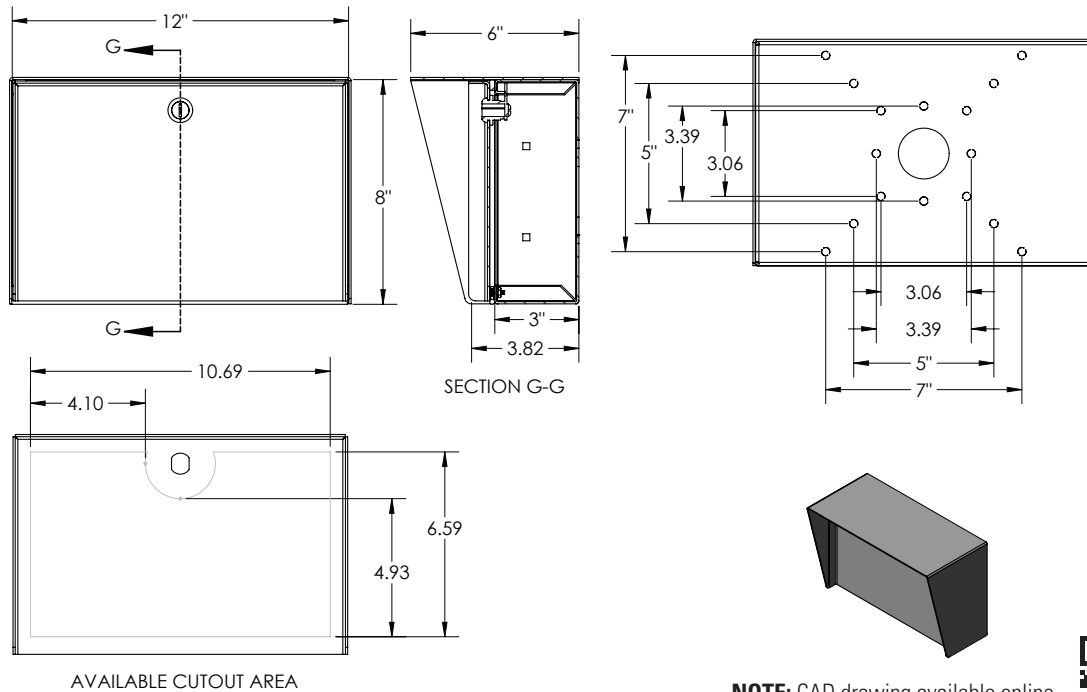

Model No. **Lando-CS-12x8-E**

NOTE: CAD drawing available online.
Scan for more detail.

DATA & SPECS

Product Style	Housing
Material	Steel, .0749" (14 gauge)
Tube	#304 Stainless steel
Face Plate	EPDM rubber
Base Plate	IP54
Cover Plate	Yes
Mounting Method	Knockouts, qty 4+
Pretreatment	High pressure/high temperature phosphate wash and rinse
Finish	Black wrinkle powder coating (TGIC outdoor polyester)
UV Protection	Yes
Hardware	none
Packaging	Foam wrapped and boxed individually
Package Size	13 x 9 x 7
Weight	11 lbs
Shipping Method	UPS, FedEx, or LTL freight
Compliance	NDA, Buy American, or USMCA/CUSMA (see website for details)
Warranty	1 year limited (see website for details)
Inventory Status	In-Stock (inventory levels viewable for registered users on pedestalpro.com)

SIMILAR PRODUCTS