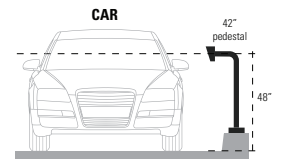

PRODUCT FEATURES

- Single height for cars and pedestrians
- Universal design
- Heavy duty materials
- Steel construction
- Black wrinkle powder coating w/ UV protection
- NDAA, Buy American, or USMCA/CUSMA compliant
- Build To Order (BTO)
- Available direct or through distribution
- ADA compliant

CUSTOM OPTIONS

- Shorten or extend height
- Customize face plate or base plate
- Readily available powder coating colors (white, yellow, bronze, gray, silver)
- Choose any RAL powder color

DESCRIPTION

The heaviest-duty, single-height, telephone-entry pedestal in the security industry. Holds the heaviest telephone entry systems sturdy in the wind. Standing 42" tall, this pedestal is perfectly suited to accommodate gate access for most cars and pedestrians.

NOTE: Real time inventory levels are viewable for registered users on pedestalpro.com

Model No. **HD-DK-STRAIGHT**

NOTE: CAD drawing available online.
Scan for more detail.

DATA & SPECS

Product Style	Bollard
Material	Steel
Tube	4" x 4" x .120" wall, steel
Face Plate	.125" (11 gauge)
Base Plate	.25" plate
Cover Plate	.074" (14 gauge)
Mounting Method	Pad mount
Pretreatment	High pressure/high temperature phosphate wash and rinse
Finish	Black wrinkle powder coating (TGIC outdoor polyester)
UV Protection	Yes
Hardware	1/4-20 carriage bolts and nuts (qty 4 each, zinc plated)
Packaging	Foam wrapped and boxed individually
Package Size	64 x 15 x 13
Weight	55 lbs
Shipping Method	UPS, FedEx, or LTL freight
Compliance	NDA, Buy American, or USMCA/CUSMA (see website for details)
Warranty	1 year limited (see website for details)
Inventory Status	Build To Order (Fast Track production is available)