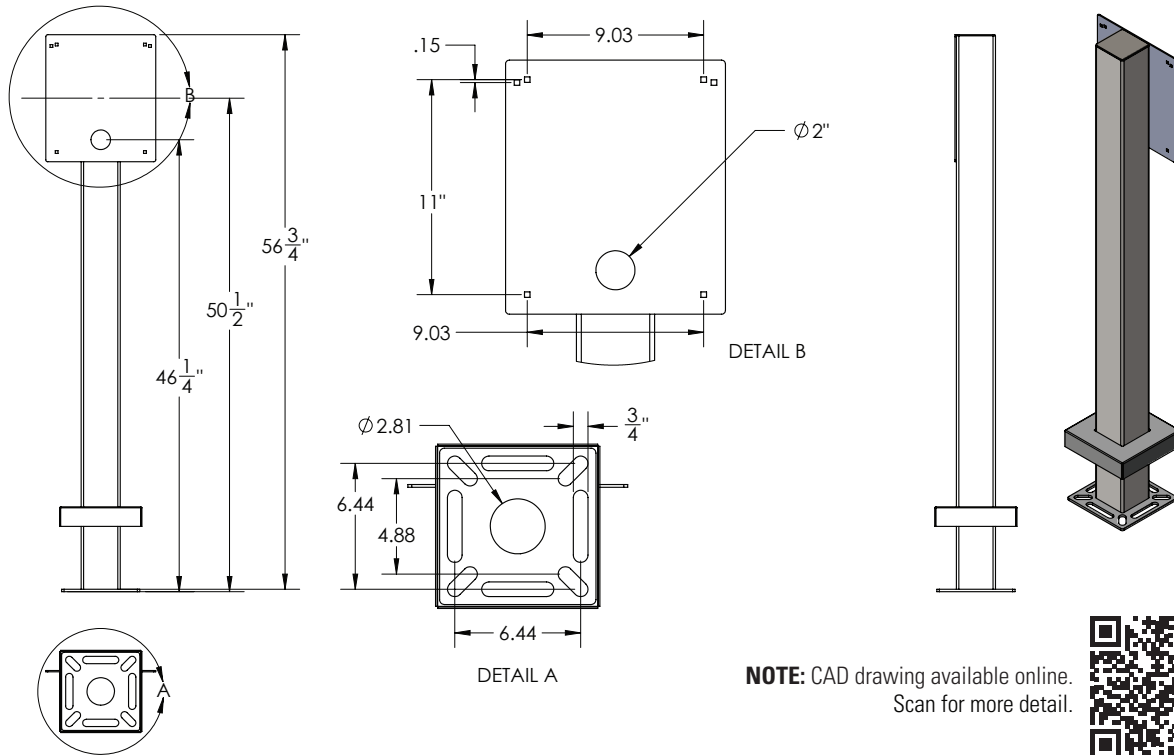

CUSTOM OPTIONS

- Shorten or extend height
- Customize face plate or base plate
- Readily available powder coating colors (white, yellow, bronze, gray, silver)
- Choose any RAL powder color

DESCRIPTION

The heaviest-duty, single-height, telephone-entry pedestal in the security industry. Holds the heaviest telephone entry systems sturdy in the wind. Standing 42" tall, this pedestal is perfectly suited to accommodate gate access for most cars and pedestrians.

Download Vehicle Height Chart for more details

RECOMMENDED ACCESSORIES

<p>BOLT KIT</p> <p>Stud-Anchor-625</p>	<p>BOLT KIT</p> <p>L-Bolt-625</p>	<p>HOUSING</p> <p>Lando-CS-20x14-E</p>	<p>HOUSING</p> <p>MC-PC-14-E-BLK</p>	<p>HOUSING</p> <p>Lando-PC-20x16-E-BLK</p>	<p>BUFFER PLATE</p> <p>CS-ABP-1212</p>	<p>SHIM KIT</p> <p>Shim-Kit-001</p>
---	--	---	---	---	---	--

NOTE: Real time inventory levels are viewable for registered users on pedestalpro.com

Model No. **HD-DK-STRAIGHT**

NOTE: CAD drawing available online.
Scan for more detail.

DATA & SPECS

Product Style	Bollard
Material	Steel
Tube	4" x 4" x .120" wall, steel
Face Plate	.125" (11 gauge)
Base Plate	.25" plate
Cover Plate	.074" (14 gauge)
Mounting Method	Pad mount
Pretreatment	High pressure/high temperature phosphate wash and rinse
Finish	Black wrinkle powder coating (TGIC outdoor polyester)
UV Protection	Yes
Hardware	1/4-20 carriage bolts and nuts (qty 4 each, zinc plated)
Packaging	Foam wrapped and boxed individually
Package Size	64 x 15 x 13
Weight	55 lbs
Shipping Method	UPS, FedEx, or LTL freight
Compliance	NDA, Buy American, or USMCA/CUSMA (see website for details)
Warranty	1 year limited (see website for details)
Inventory Status	Build To Order (Fast Track production is available)