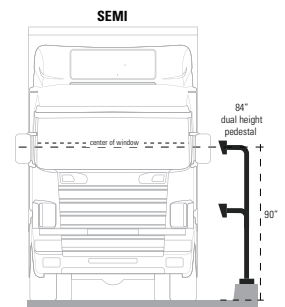

DESCRIPTION

The heaviest-duty, single-height, truck pedestal in the security industry. Even holds the heaviest telephone entry systems sturdy in the wind. Standing 84" tall, this pedestal is perfectly suited to accommodate gate access for vehicles of all sizes including cars, SUV's, buses, semi-trucks, and other large commercial traffic.

NOTE: Real time inventory levels are viewable for registered users on pedestalpro.com

NOTE: CAD drawing available online.
Scan for more detail.

DATA & SPECS

Product Style	Gooseneck
Material	Steel
Tube	4" x 4" x .120" wall, steel
Face Plate	.125" (11 gauge)
Base Plate	.25" plate
Cover Plate	.074" (14 gauge)
Mounting Method	Pad mount
Pretreatment	High pressure/high temperature phosphate wash and rinse
Finish	Black wrinkle powder coating (TGIC outdoor polyester)
UV Protection	Yes
Hardware	1/4-20 carriage bolts and nuts (qty 4 each, zinc plated)
Packaging	Foam wrapped and boxed individually
Package Size	88 x 15 x 13
Weight	70 lbs
Shipping Method	UPS, FedEx, or LTL freight
Compliance	NDA, Buy American, or USMCA/CUSMA (see website for details)
Warranty	1 year limited (see website for details)
Inventory Status	In-Stock (inventory levels viewable for registered users on pedestalpro.com)