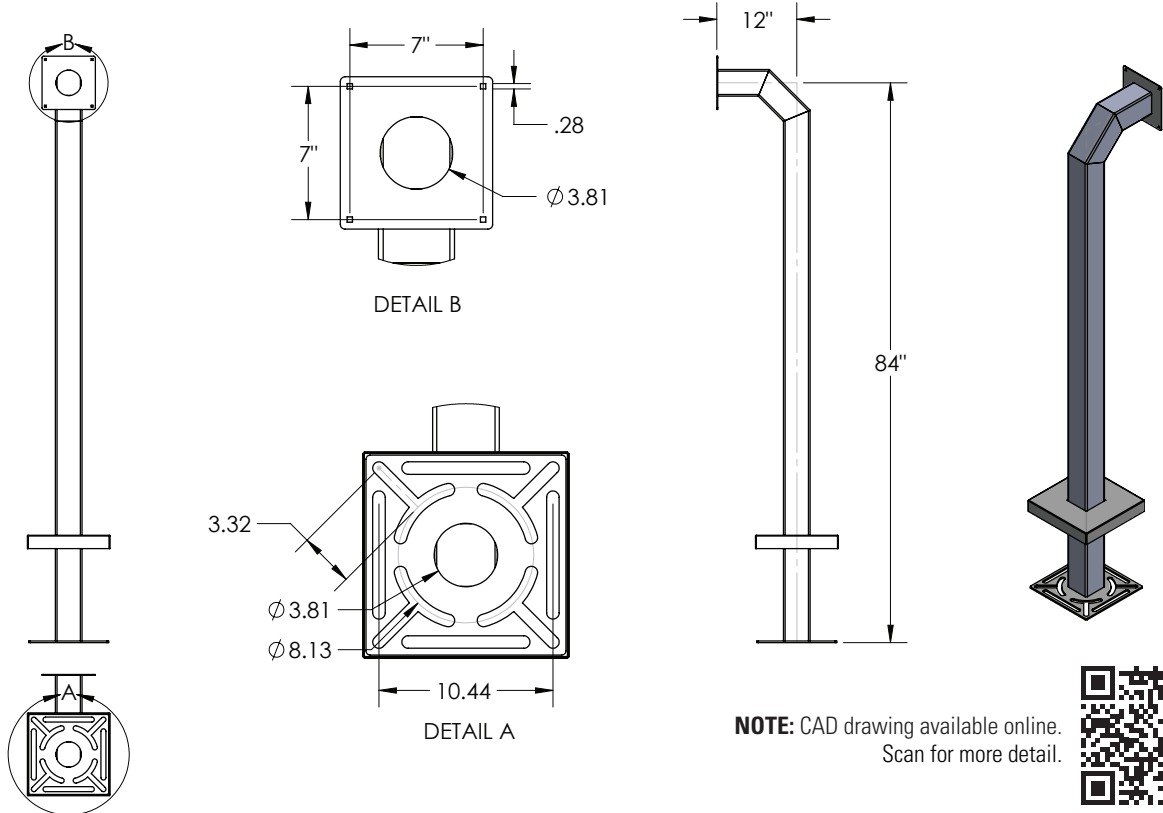

DESCRIPTION

The heaviest-duty, single-height, truck pedestal in the security industry. Even holds the heaviest telephone entry systems sturdy in the wind. Standing 84" tall, this pedestal is perfectly suited to accommodate gate access for vehicles of all sizes including cars, SUV's, buses, semi-trucks, and other large commercial traffic.

Download Vehicle Height Chart for more details

RECOMMENDED ACCESSORIES

<p>BOLT KIT</p> <p>Stud-Anchor-625</p>	<p>BOLT KIT</p> <p>L-Bolt-625</p>	<p>HOOD</p> <p>Hood-CS-14x14</p>	<p>HOUSING</p> <p>Lando-PC-20x16-E-BLK</p>	<p>BUFFER PLATE</p> <p>CS-ABP-1212</p>	<p>SHIM KIT</p> <p>Shim-Kit-001</p>	<p>NECK EXTENSION</p> <p>12-EXT-4</p>
---	--	---	---	---	--	--

NOTE: Real time inventory levels are viewable for registered users on pedestalpro.com

NOTE: CAD drawing available online.
Scan for more detail.

DATA & SPECS

Product Style	Gooseneck
Material	Steel
Tube	4" x 4" x .120" wall, steel
Face Plate	.125" (11 gauge)
Base Plate	.25" plate
Cover Plate	.074" (14 gauge)
Mounting Method	Pad mount
Pretreatment	High pressure/high temperature phosphate wash and rinse
Finish	Black wrinkle powder coating (TGIC outdoor polyester)
UV Protection	Yes
Hardware	1/4-20 carriage bolts and nuts (qty 4 each, zinc plated)
Packaging	Foam wrapped and boxed individually
Package Size	88 x 15 x 13
Weight	70 lbs
Shipping Method	UPS, FedEx, or LTL freight
Compliance	NDA, Buy American, or USMCA/CUSMA (see website for details)
Warranty	1 year limited (see website for details)
Inventory Status	In-Stock (inventory levels viewable for registered users on pedestalpro.com)